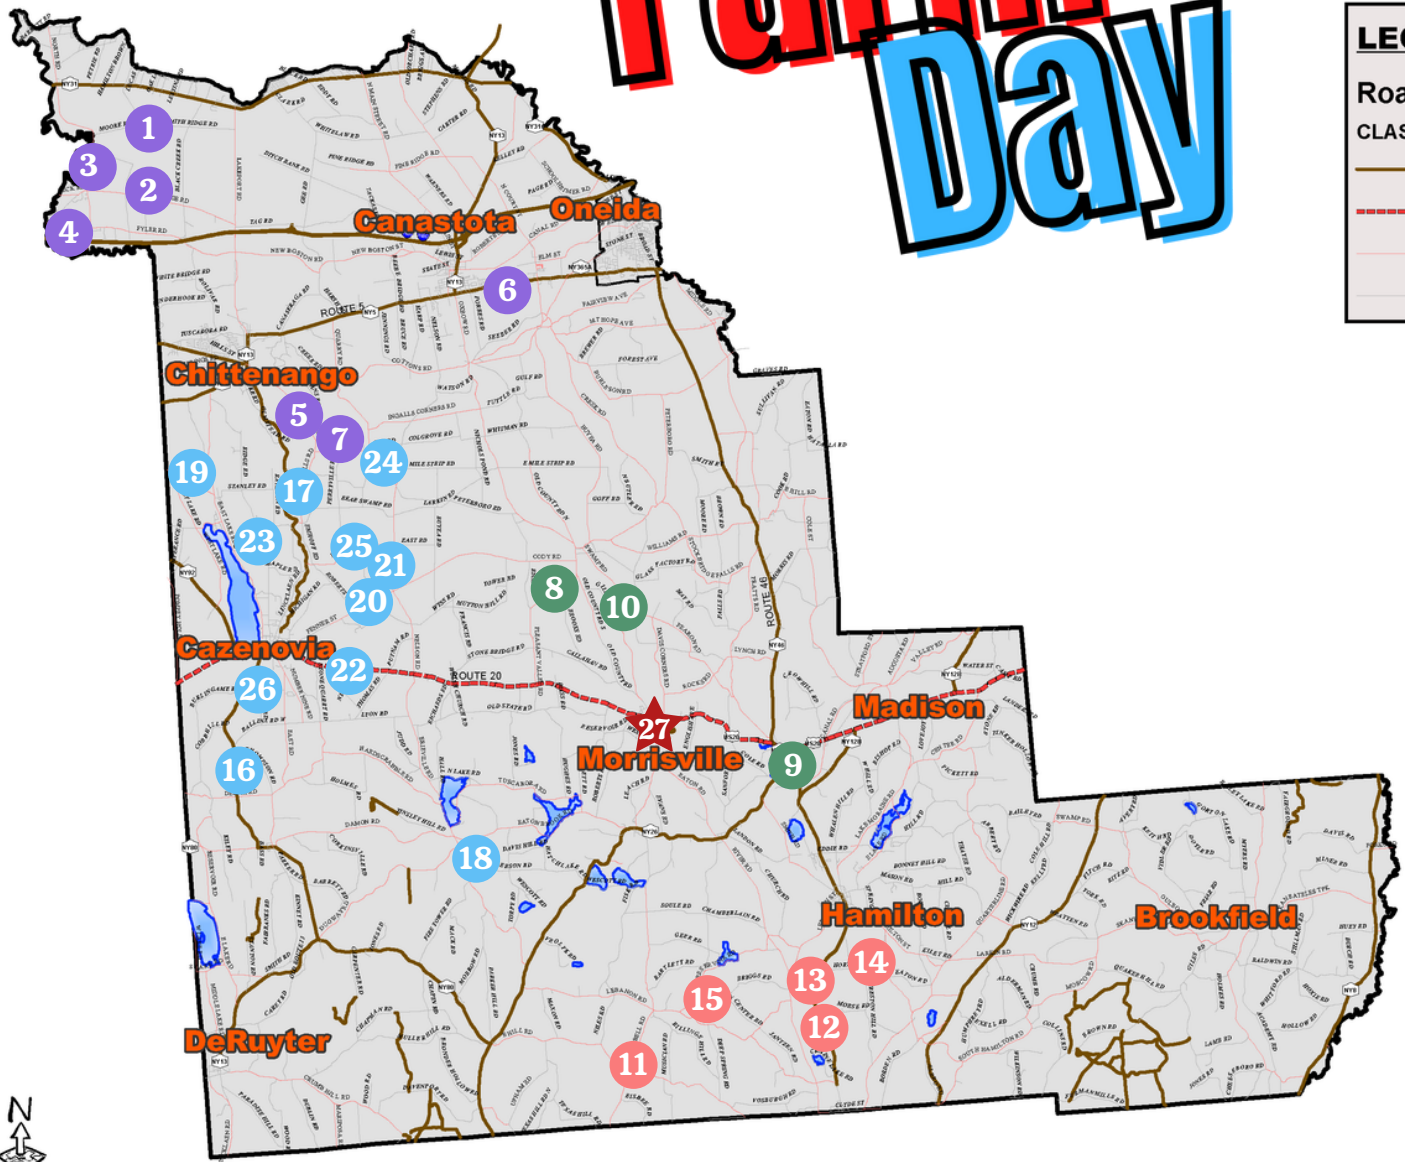

Open Farm Day 2022

LEGEND

Roads

CLASS

- State
- US Highway
- County
- Local

Map prepared by the Madison County Planning Department

- | | | |
|---------------------------|---------------------------|-------------------------------|
| 1. Riches Apiary | 10. Fleur Ruseé | 19. Our Farm |
| 2. Kubecka Farms | 11. Old Home Distillers | 20. Local Roots Farm |
| 3. Brownson Family Farm | 12. Red Gate Farm | 21. Farmstead 1868 |
| 4. Salt City Harvest Farm | 13. Kriemhild Dairy Farms | 22. Madison County Distillery |
| 5. Foothills Flower Farm | 14. Preston Hill Farm | 23. Meadowood Farm |
| 6. O'Mara Farms | 15. Fruit of the Fungi | 24. 7 Trees Dairy Goats |
| 7. Hillcrest Stables | 16. Critz Farms | 25. Hi-Hat Farm |
| 8. G&M Farms | 17. Empire Buffalo, LLC. | 26. Albanese Longhorns |
| 9. Mosher Farms, LLC | 18. Dizzy Lizzie's Farm | 27. CCE Madison |